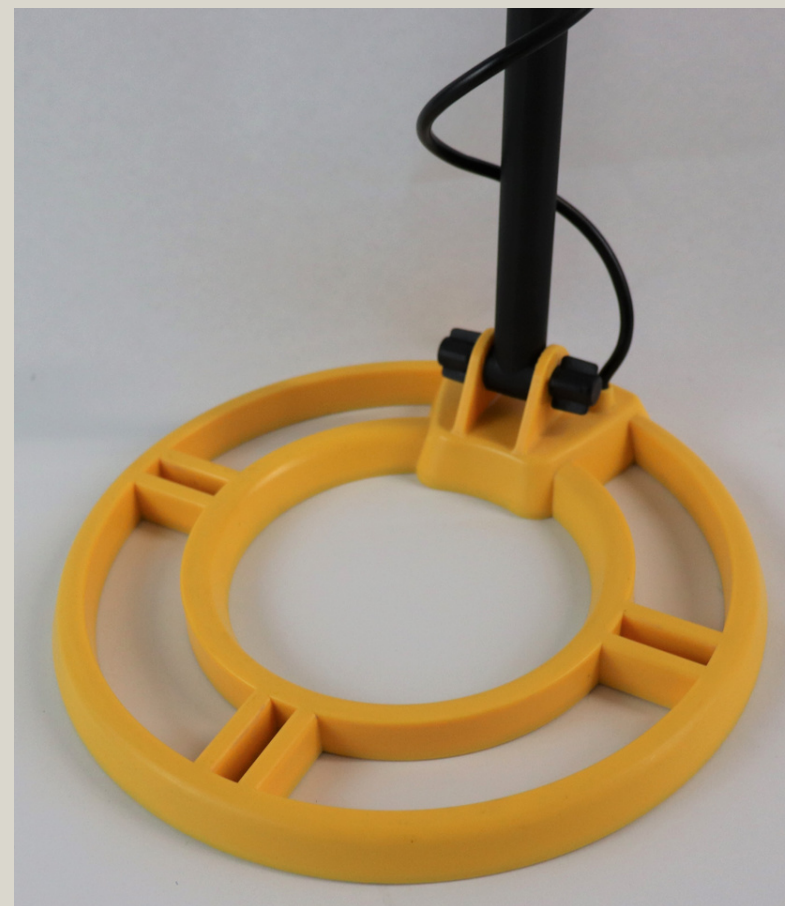

METAL DETECTOR

[Click here for a tutorial video on basic metal detecting!](#)

Kit includes:

- Carrier bag
- Instruction Manual (multiple languages)
- Control box
- Armrest
- Search coil
- Wand (2 pieces)
- Headphones
- Shovel with storage pouch