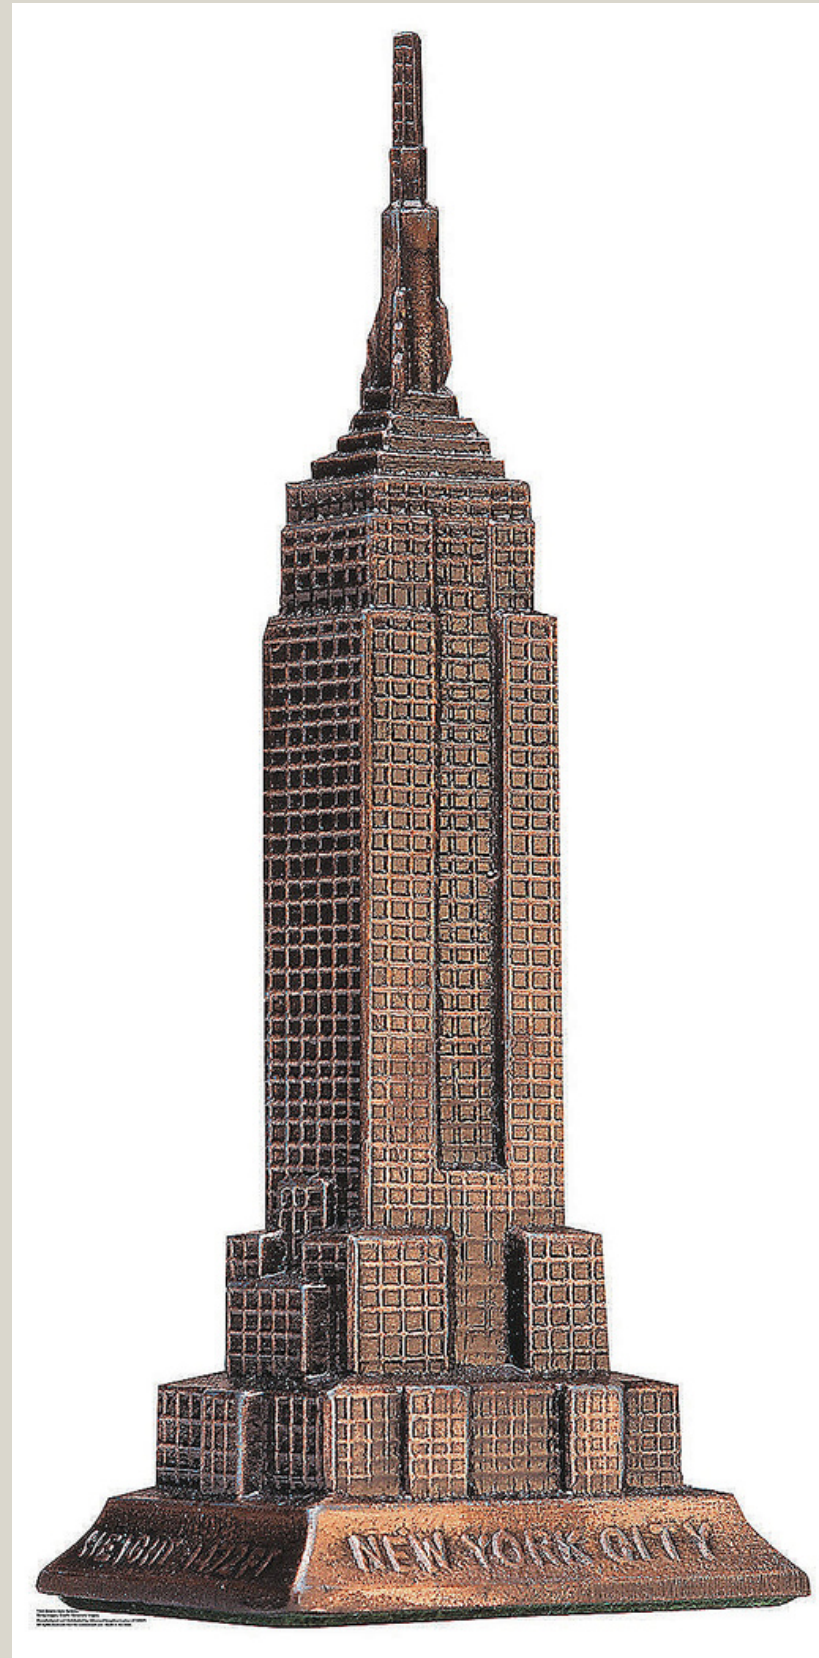

EMPIRE STATE BUILDING STANDEE

Kit includes:

- Empire State Building - Cardboard Standee (76"H x 37"W)

Interested in this item?

WPLD Library of Things

Call **815-476-2834** for more information!