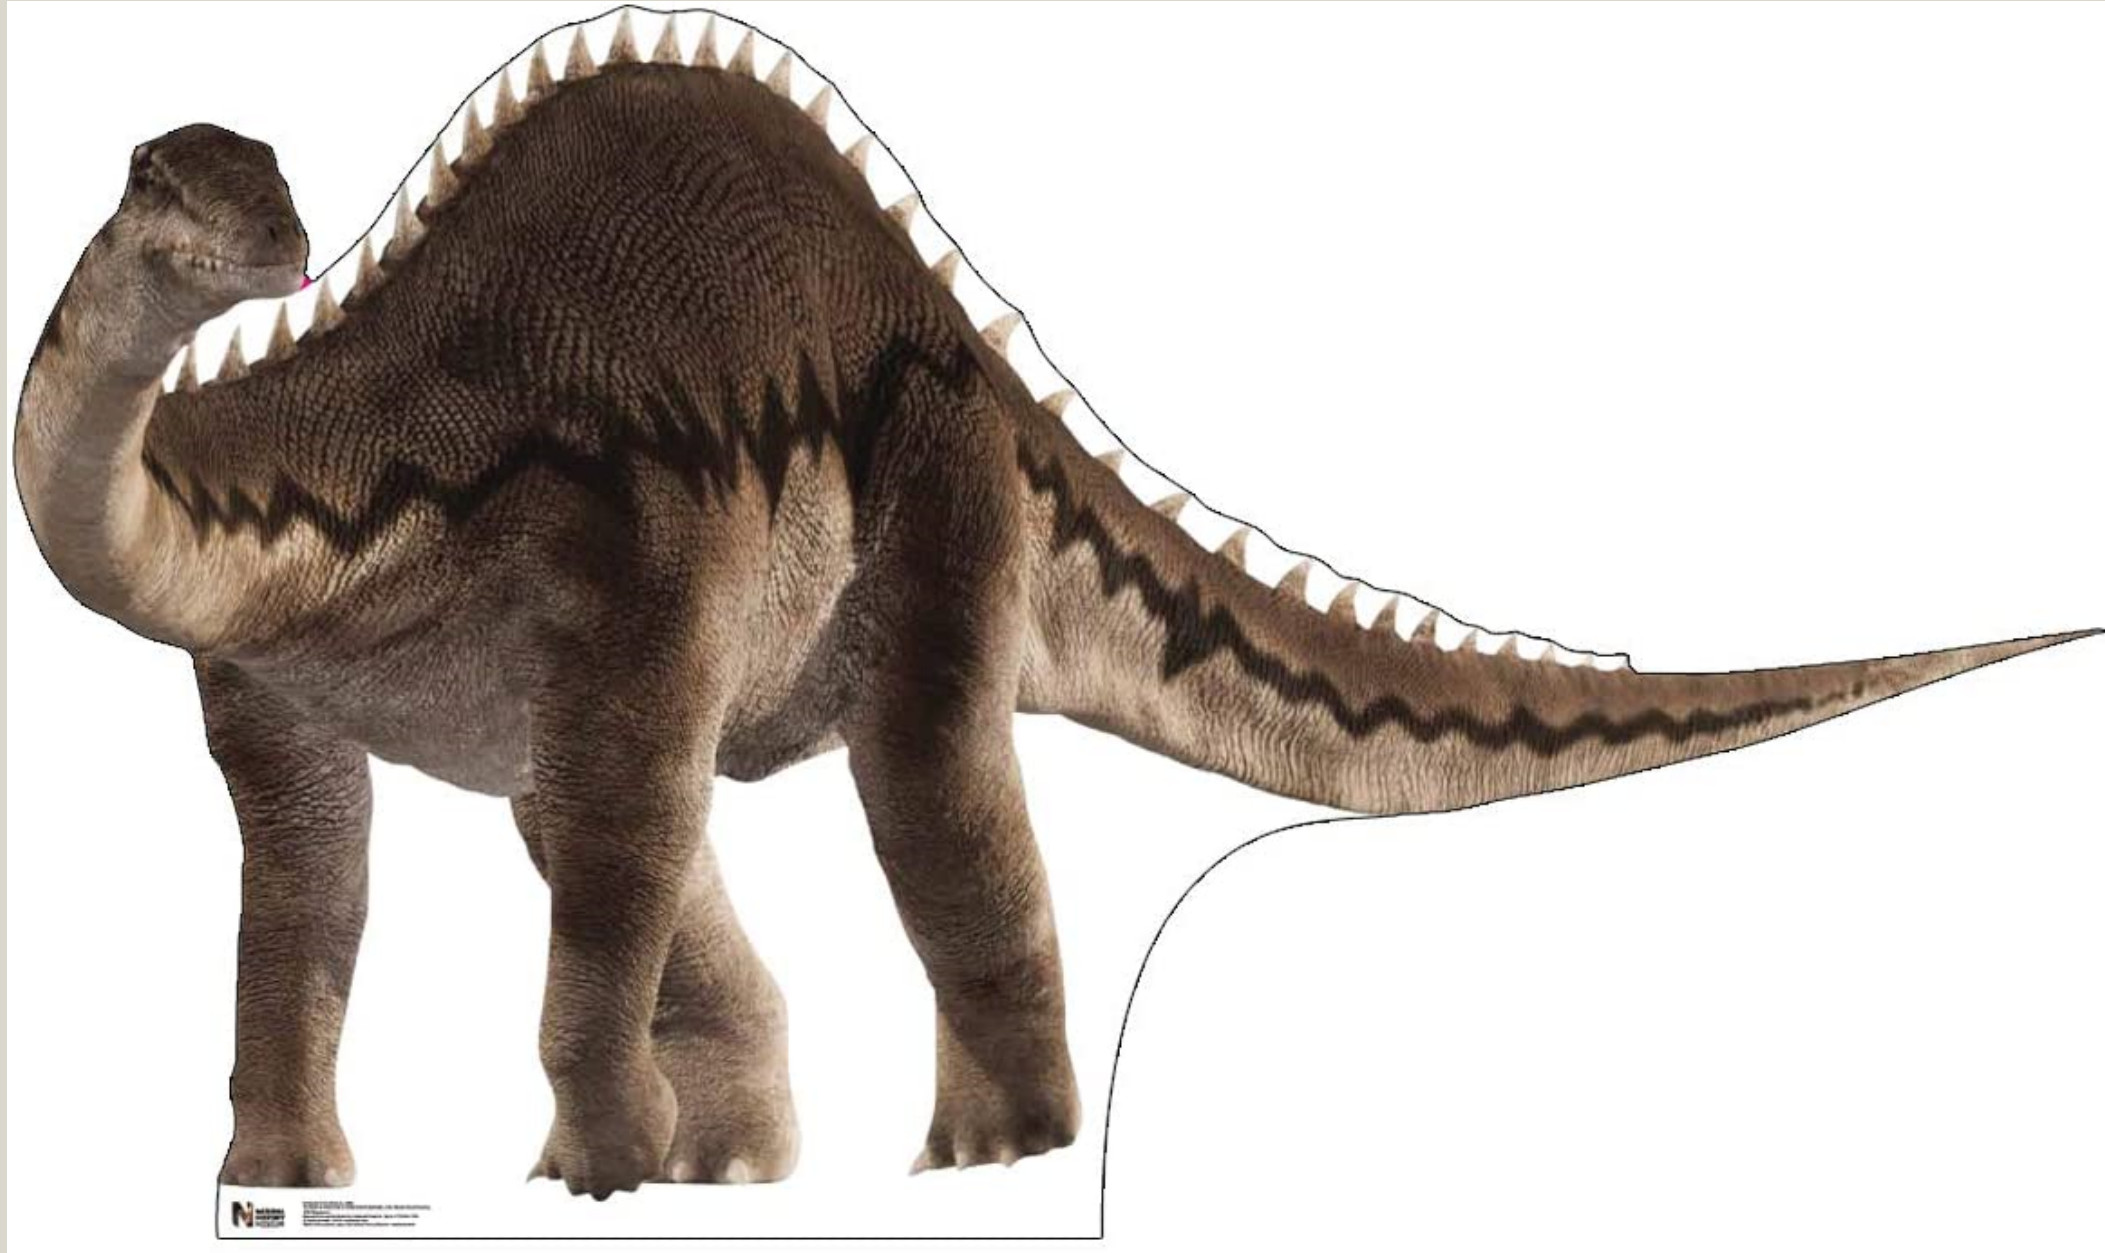

DIPLODICUS STANDEE

Kit includes:

- Diplodocus - Cardboard Standee (45"H x 80"W)

Interested in this item?

WPLD Library of Things

Call **815-476-2834** for more information!