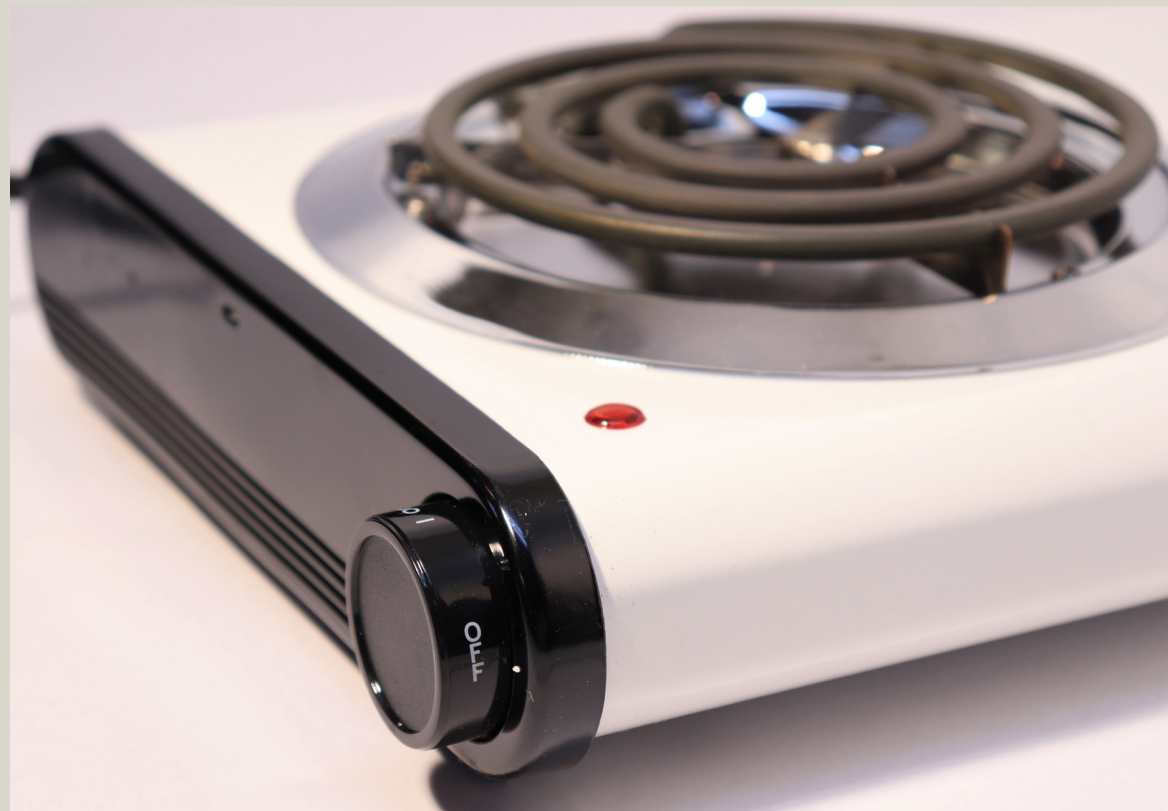

# TOASTMASTER DOUBLE BUFFET RANGE

[Click here for Instruction Manual](#)

## Kit includes:

- Electric double burner range

Item features two burners (500 watts & 1000 watts) with individual temperature controls.

**Patron is responsible for cleaning this item before returning. Fines will be assessed to patron's account if item is returned unclean.**