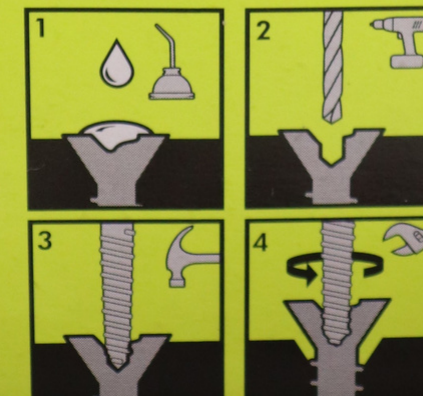

Extractor Instructions

Instructions de l'extracteur
Instrucciones del extractor

Check out this tutorial! [How to Use a Screw Extractor](#)

*This item was generously donated by Home Depot of Shorewood, IL.

Interested in this item?

WPLD Library of Things

Call **815-476-2834** for more information!