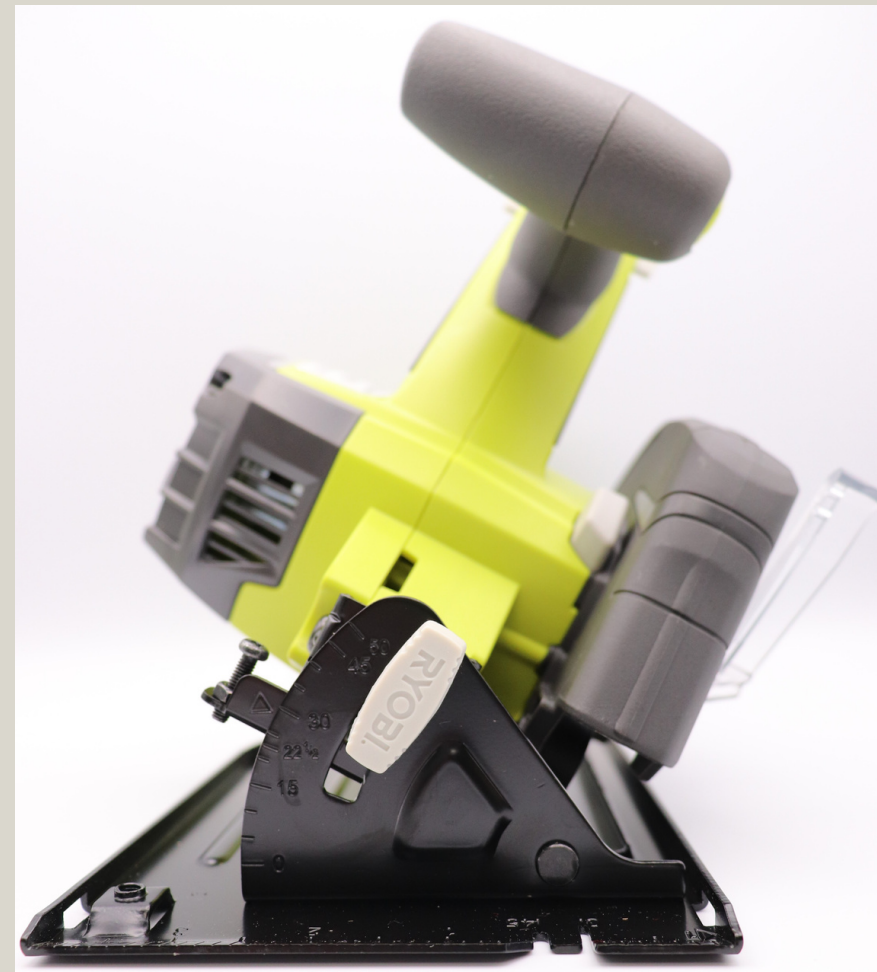

# RYOBI 18 VOLT CORDLESS CIRCULAR SAW

## Kit includes:

- Ryobi 18V Cordless Circular Saw
- 5 1/2" (18 teeth) saw blade (availability subject to change)
- 18V Ryobi battery
- Ryobi battery charger

Great for making straight and beveled cuts for basic home improvement/woodworking projects.