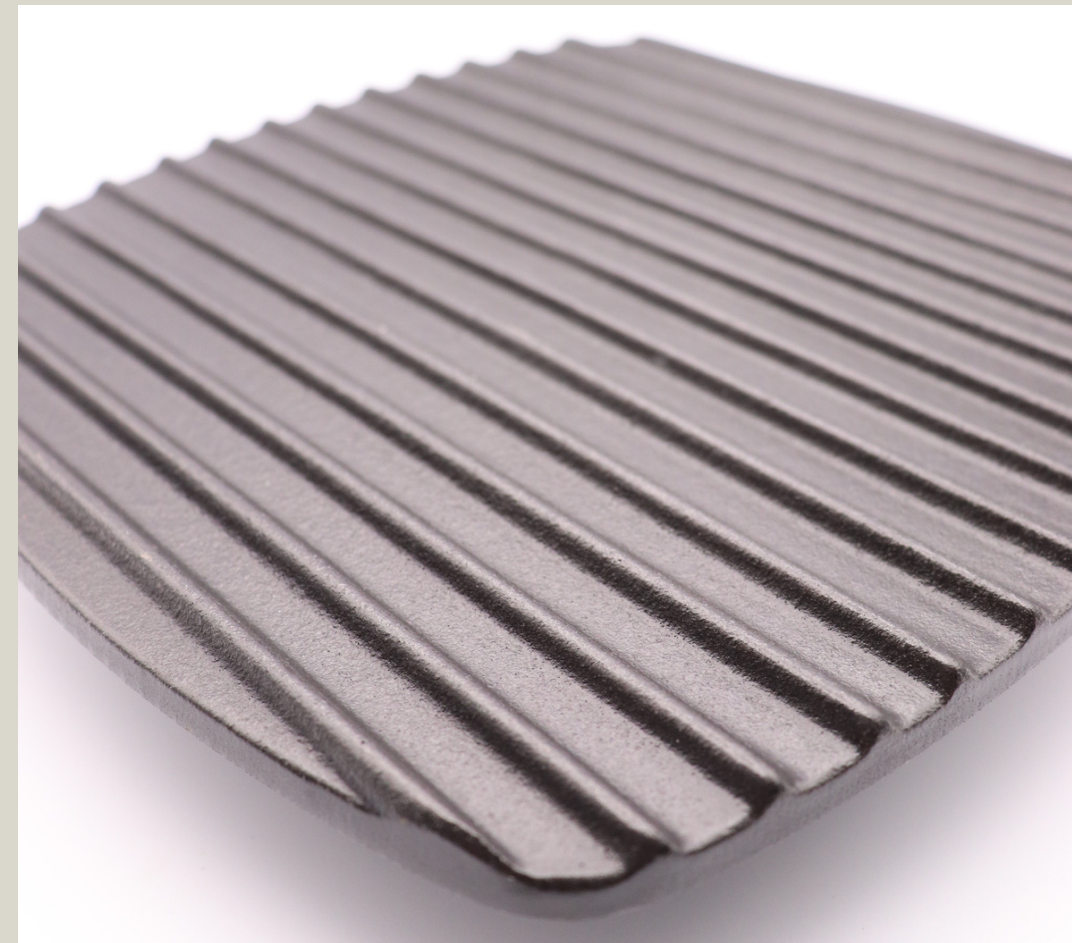

NORPRO CAST IRON PANINI PRESS

Kit includes:

- Cast Iron Panini Press

Panini press is made of heavy-weight cast iron that heats quickly and evenly, edge-to-edge for toasty results.

[Click here for recipe ideas: 20 Best Panini Recipes \(article\)](#)