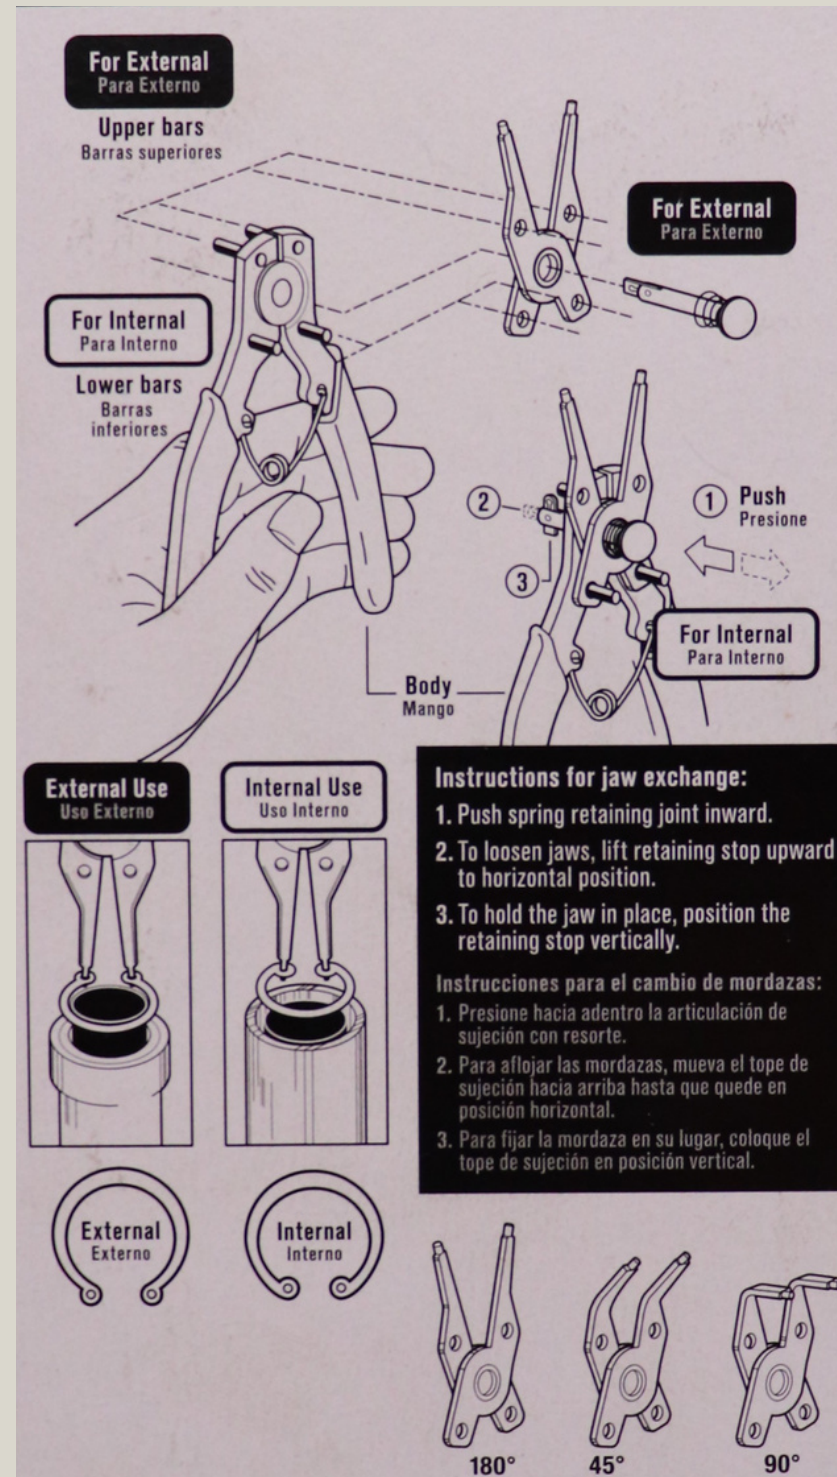

ACE SNAP RING PLIERS

Kit includes:

- Snap Ring Pliers
- 45° Jaws
- 90° Jaws
- 180° Jaws

Kit does NOT include:

- Snap rings

Pliers are compatible for use with internal AND external snap rings.

*This item was generously donated by Whitmore ACE Hardware.