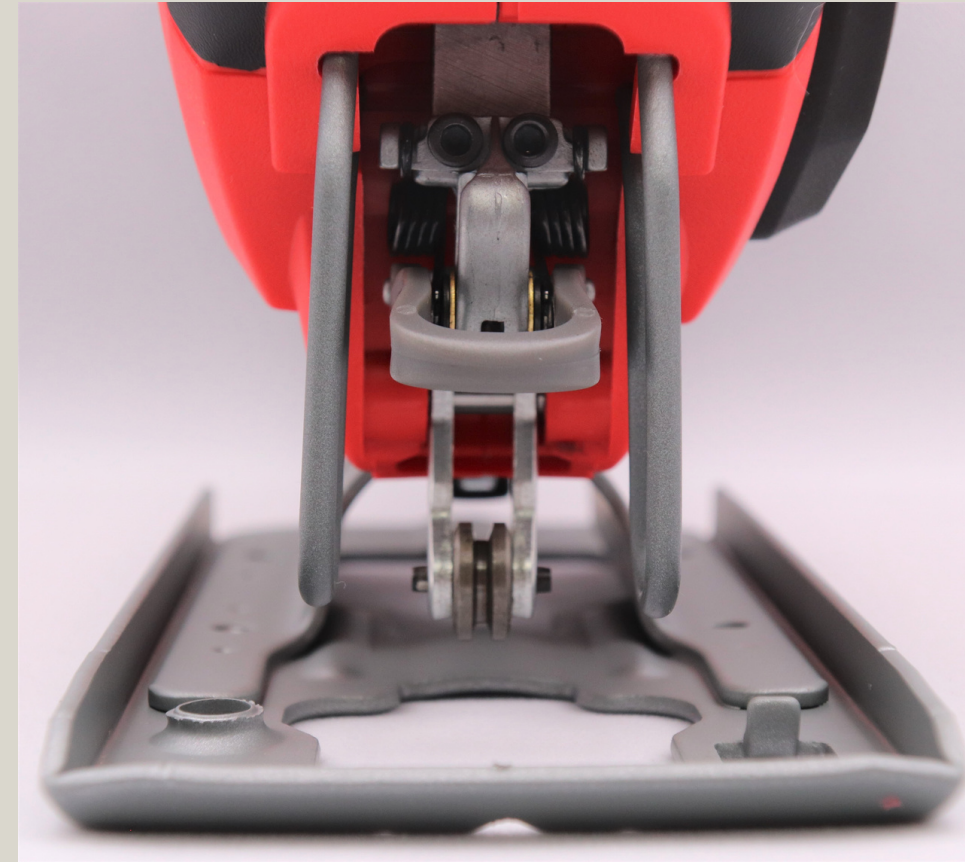

CRAFTSMAN 20V MAX CORDLESS JIG SAW

[Click for Instruction Manual](#)

Kit includes:

- Craftsman cordless jig saw
- 4" Wood cutting blade (availability subject to change)
- Hex wrench
- 20V Lithium ion battery and charger

Jig saws allow the user to make intricate curved cuts in wood and other materials.

Unsure if this item is the right tool for the job?

Check out this tutorial!

[Jig Saw Basics \(article and video\)](#)

*This item was generously donated by Whitmore ACE Hardware.