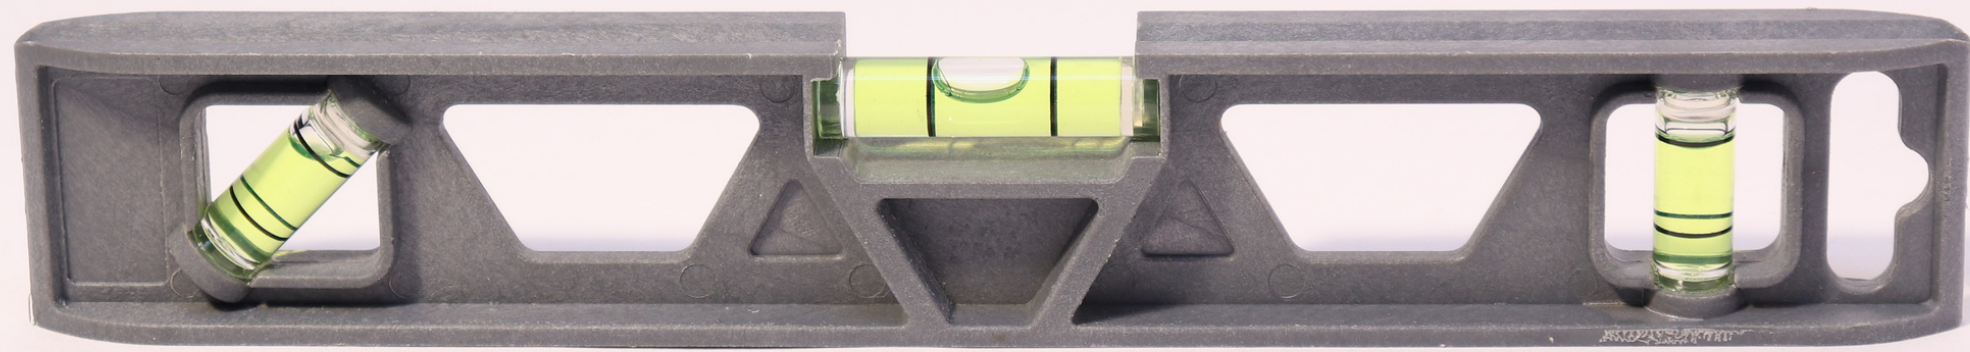

# ACE 9" PLASTIC TORPEDO LEVEL

## Kit includes:

- One 9" plastic torpedo level

This compact device can be used to find true level for horizontal, vertical, and 45 degree-angled surfaces. Non-magnetic.

**[Check out this tutorial! How to use a torpedo level \(article\)](#)**