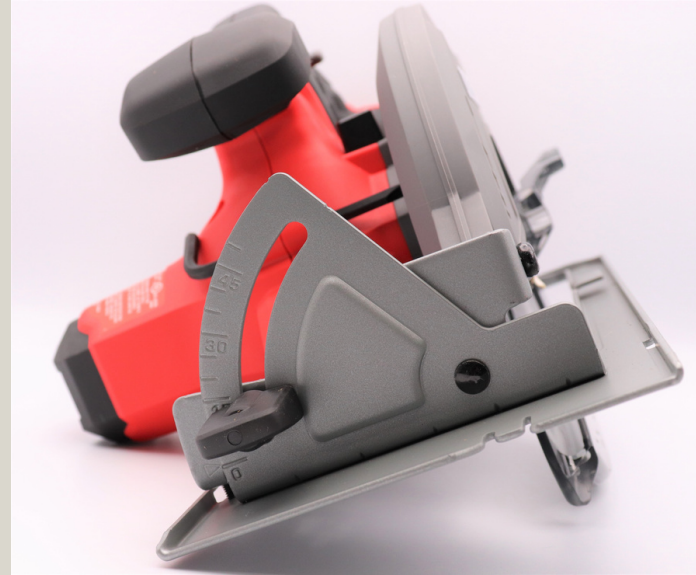

CRAFTSMAN 20V MAX 6 1/2" CORDLESS CIRCULAR SAW

[Click here for Instruction Manual](#)

Kit includes:

- 20V Circular Saw
- 6 1/2" Blade (subject to availability)
- Craftsman 20V Battery
- Battery Charger

Great for making straight and beveled cuts for basic home improvement/woodworking projects.